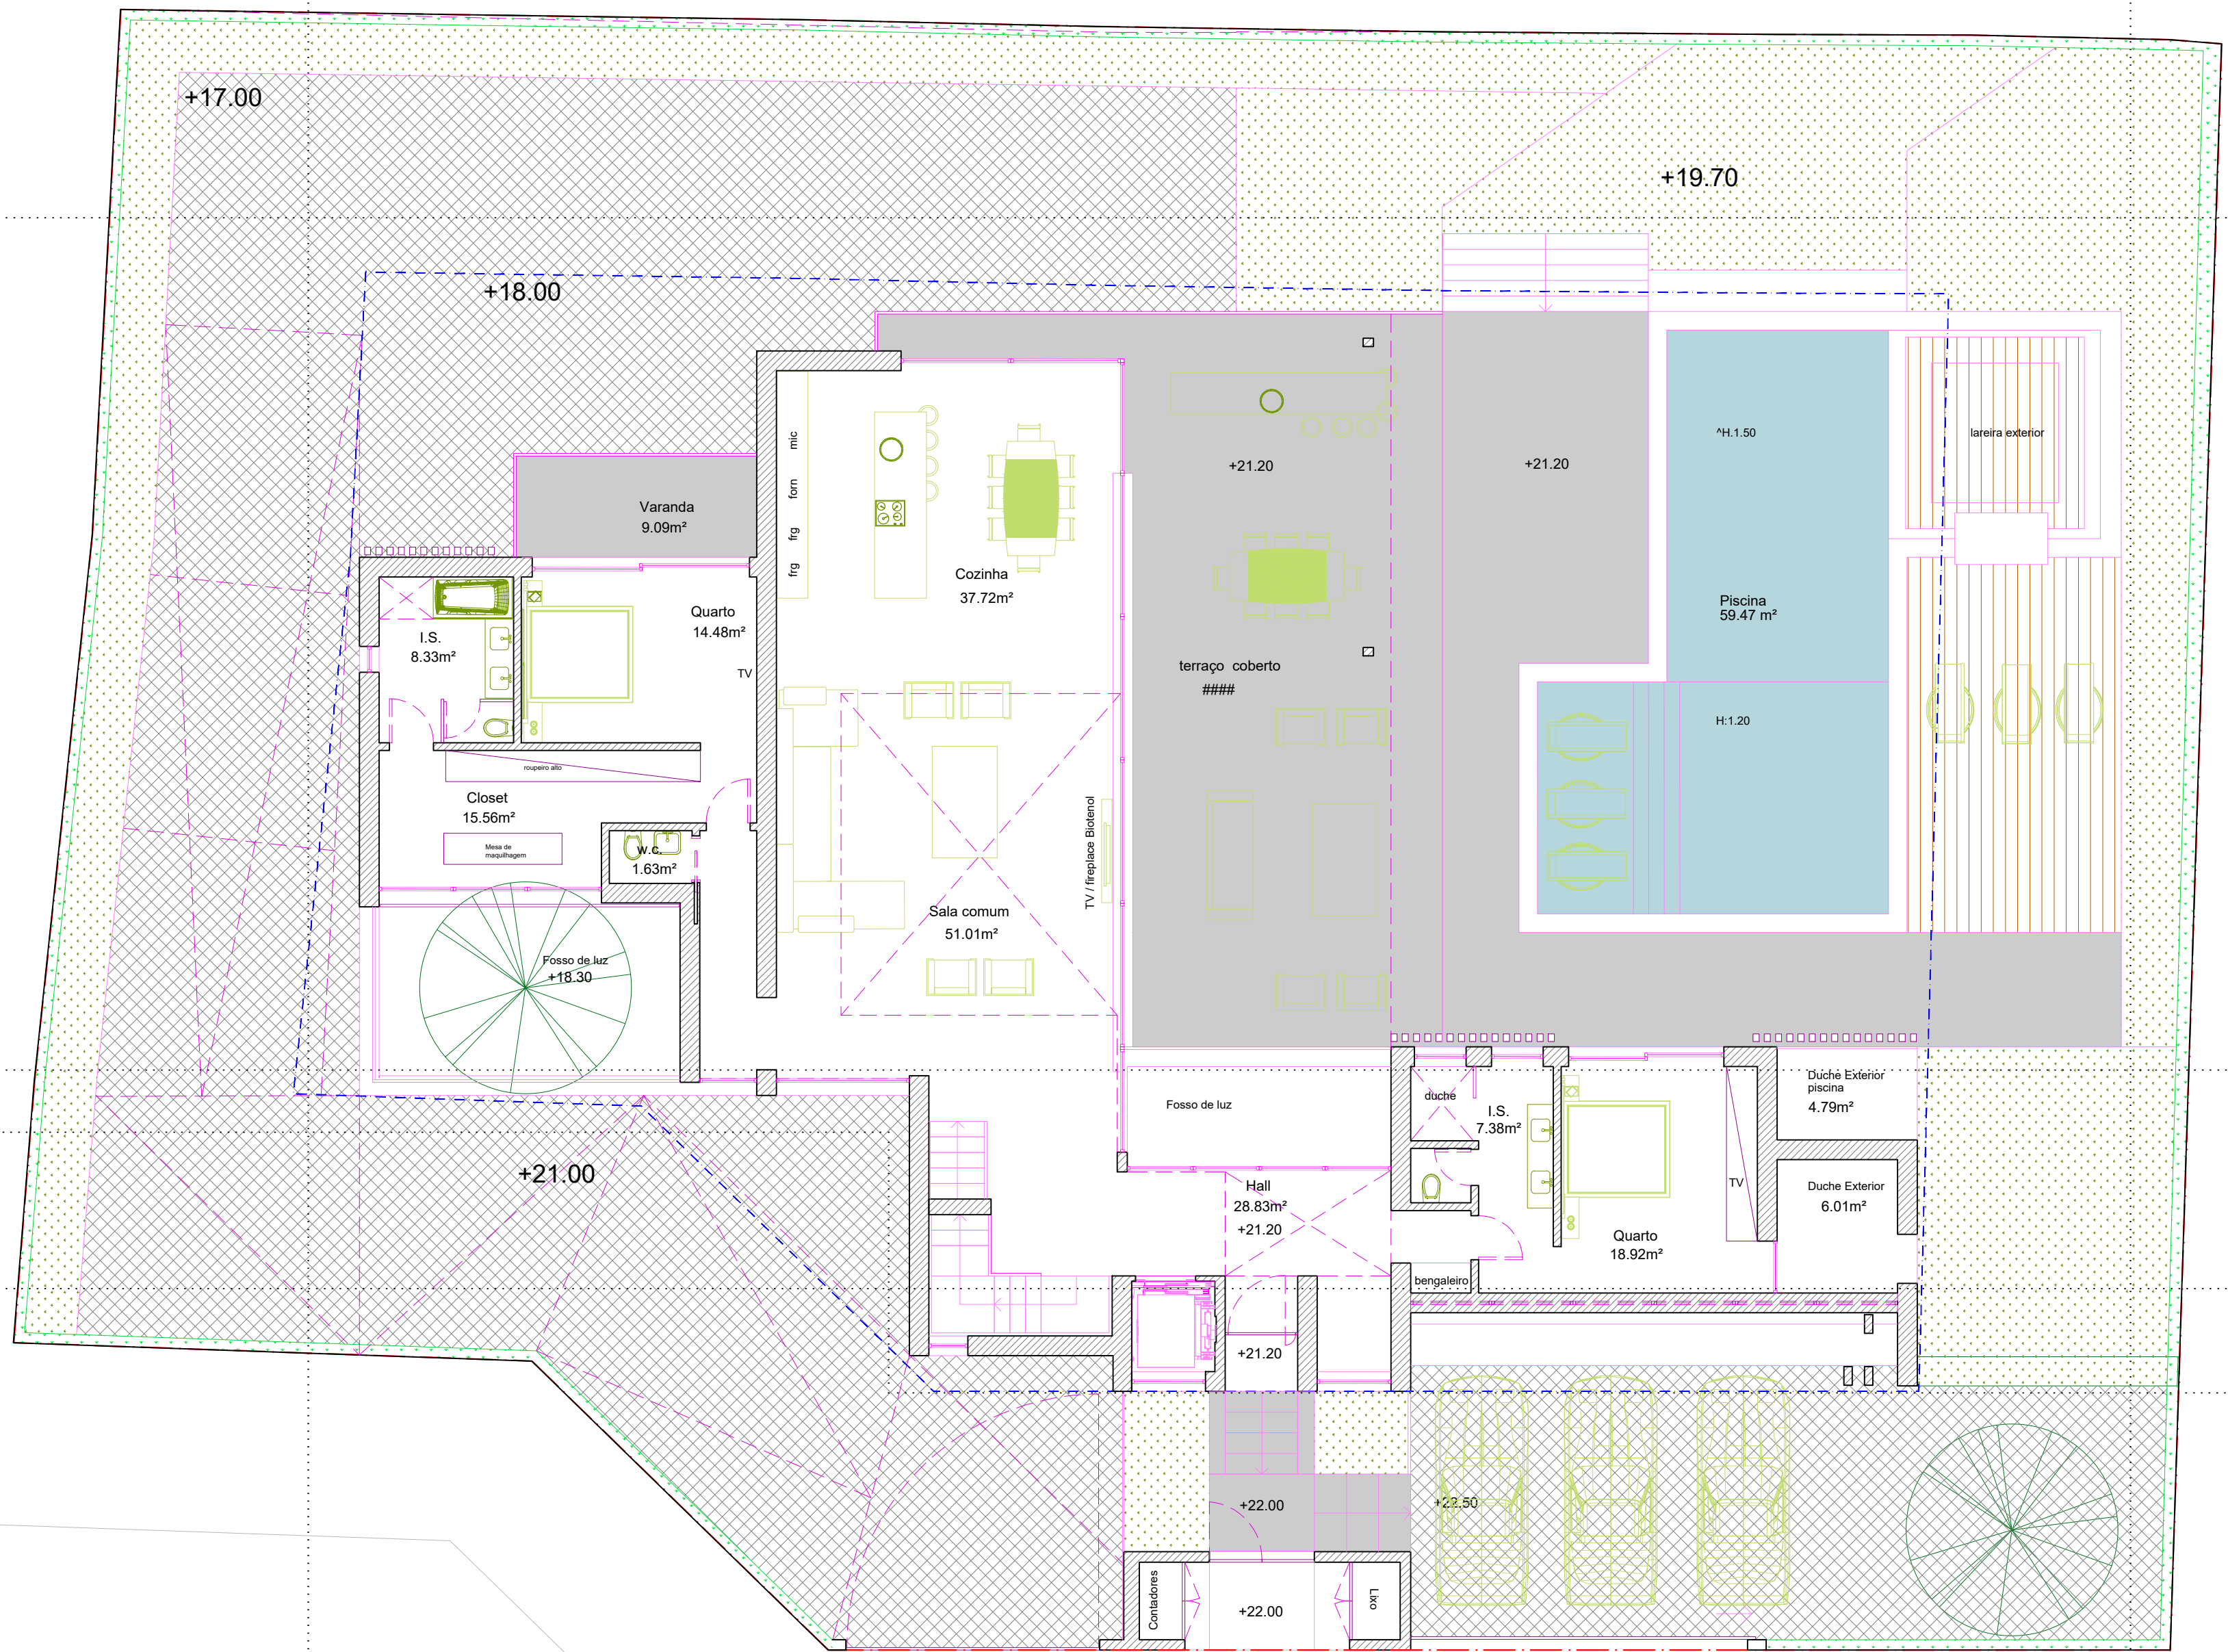

AL2

B

AL5

A

AL1

Portão de correr 6.50m

AL2

B

AL5

A

AL1