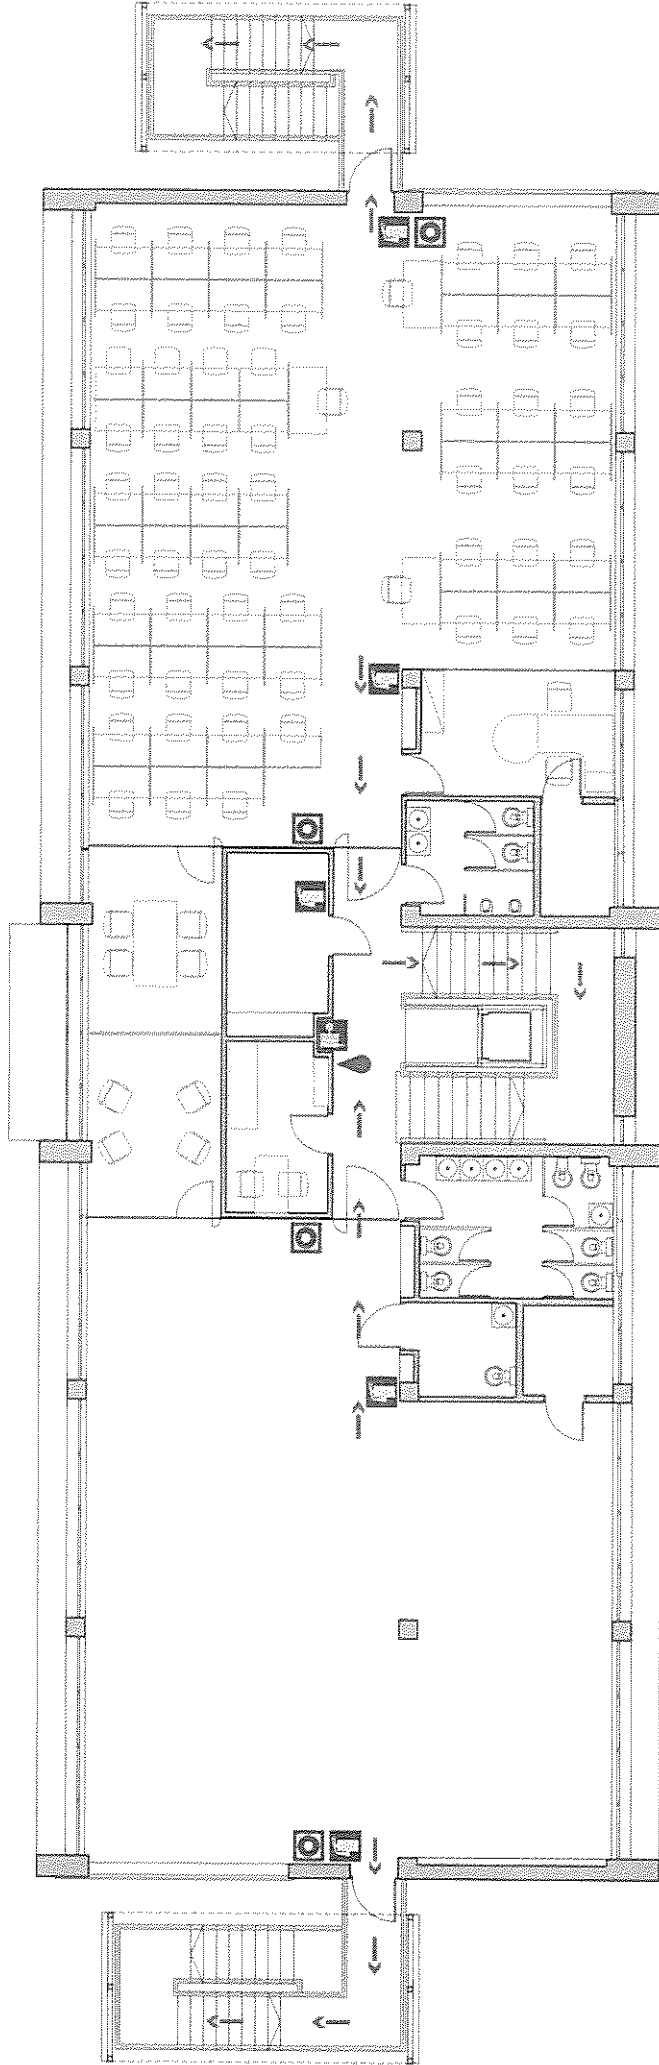

PLANTA DE EMERGÊNCIA / EMERGENCY PLAN

INSTRUÇÕES

- MANTENHA A CALMA
- AÇÃOE O BOTÃO DE ALARME OU UTILIZE O TELEFONE DE EMERGÊNCIA
- COMBATA O FOGO COM O EXTINTOR SEM CORRER PERIGO
- DIRIJA-SE À SAÍDA MAIS PRÓXIMA SEGUINDO A SINALIZAÇÃO E AS INSTRUÇÕES DOS COORDENADORES
- NUNCA UTILIZE O ELEVADOR APENAS AS ESCADAS
- NUNCA VOLTE ATRAS SEM AUTORIZAÇÃO
- DIRIJA-SE PARA O PONTO DE ENCONTRO E AGUARDE INSTRUÇÕES

LEGENDA

- VOCÊ ESTÁ AQUI
- EXTINTOR
- BOCA DE INCÊNDIO
- BOTÃO DE ALARME
- TELEFONE DE EMERGÊNCIA
- PONTO DE ENCONTRO
- CAMINHO DE EVACUAÇÃO NORMAL
- CAMINHO DE EVACUAÇÃO ALTERNATIVO

INSTRUÇÕES

- STAY CALM
- OPERATE NEAREST FIRE ALARM OR USE THE EMERGENCY PHONE
- FIGHT THE FIRE, IF SAFE AND TRAINED TO DO SO
- LEAVE THE BUILDING BY THE NEAREST AVAILABLE EXITS
- DO NOT USE LIFT. USE THE STAIRS
- DO NOT RE-ENTER UNTIL TOLD IT IS SAFE TO DO SO
- REPORT TO ASSEMBLY POINT AND WAIT FOR INSTRUCTIONS

LEGENDA

- YOU ARE HERE
- FIRE EXTINGUISHER
- HOSE REEL SYSTEM
- FIRE ALARM
- EMERGENCY PHONE
- MEETING POINT
- PRINCIPAL ESCAPE ROUTE
- ALTERNATIVE ESCAPE ROUTE

ESCALA: 1/100
DATA: MAIO/2017

CONTACT CENTER
Caldas da Rainha - PISO 2