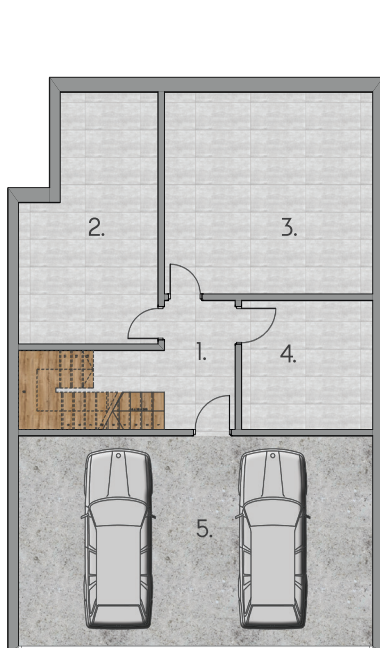

natural + private + luxurious

ALGARVE
MISTYGREEN
modern villas

- 101 -

GENERAL FEATURES

Plot Area	524 m ²
Gross Construction Area	397 m ²
Net Area	247,25 m ²
Swimming Pool	32.5 m ²

ALGARVE
MISTYGREEN
 modern villas

PLANS

- 101 -

BASEMENT

- 1. Corridor 9 m²
- 2. Laundry 17,5 m²
- 3. Games Room 24,5 m²
- 4. Storage 10 m²
- 5. Garage 43 m²

Usage Area 104 m²
 Construction Area 121,5 m²

GROUND FLOOR

- 1. Entrance Hall 8 m²
- 2. Kitchen 22 m²
- 3. Interior Garden 11 m²
- 4. Living Room 44 m²
- 5. Room 11 m²
- 6. Bathroom 3 m²
- 7. Toilet 3 m²
- 8. Terrace 30 m²

Usage Area 91,5 m²
 Construction Area 151,5 m²

FIRST FLOOR

- 1. Corridor 8 m²
- 2. Bedroom 1 23,5 m²
- 3. Bathroom 1 6,5 m²
- 4. Balcony 13 m²
- 5. Bedroom 2 14 m²
- 6. Bedroom 3 15,5 m²
- 7. Bathroom 5,5 m²