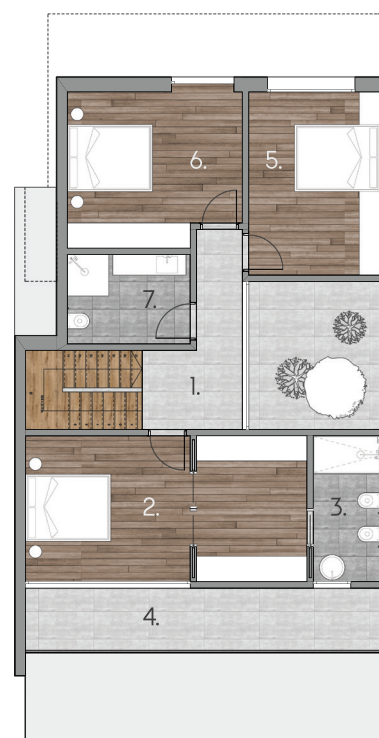

natural + private + luxurious

ALGARVE
MISTYGREEN
modern villas

- 101 -

GENERAL FEATURES

Plot Area	524 m ²
Gross Construction Area	397 m ²
Net Area	247,25 m ²
Swimming Pool	32.5 m ²

ALGARVE
MISTYGREEN
 modern villas

PLANS

- 101 -

BASEMENT

- 1. Corridor 9 m²
- 2. Laundry 17,5 m²
- 3. Games Room 24,5 m²
- 4. Storage 10 m²
- 5. Garage 43 m²

Usage Area 104 m²
 Construction Area 121,5 m²

GROUND FLOOR

- 1. Entrance Hall 8 m²
- 2. Kitchen 22 m²
- 3. Interior Garden 11 m²
- 4. Living Room 44 m²
- 5. Room 11 m²
- 6. Bathroom 3 m²
- 7. Toilet 3 m²
- 8. Terrace 30 m²

Usage Area 91,5 m²
 Construction Area 151,5 m²

FIRST FLOOR

- 1. Corridor 8 m²
- 2. Bedroom 1 23,5 m²
- 3. Bathroom 1 6,5 m²
- 4. Balcony 13 m²
- 5. Bedroom 2 14 m²
- 6. Bedroom 3 15,5 m²
- 7. Bathroom 5,5 m²