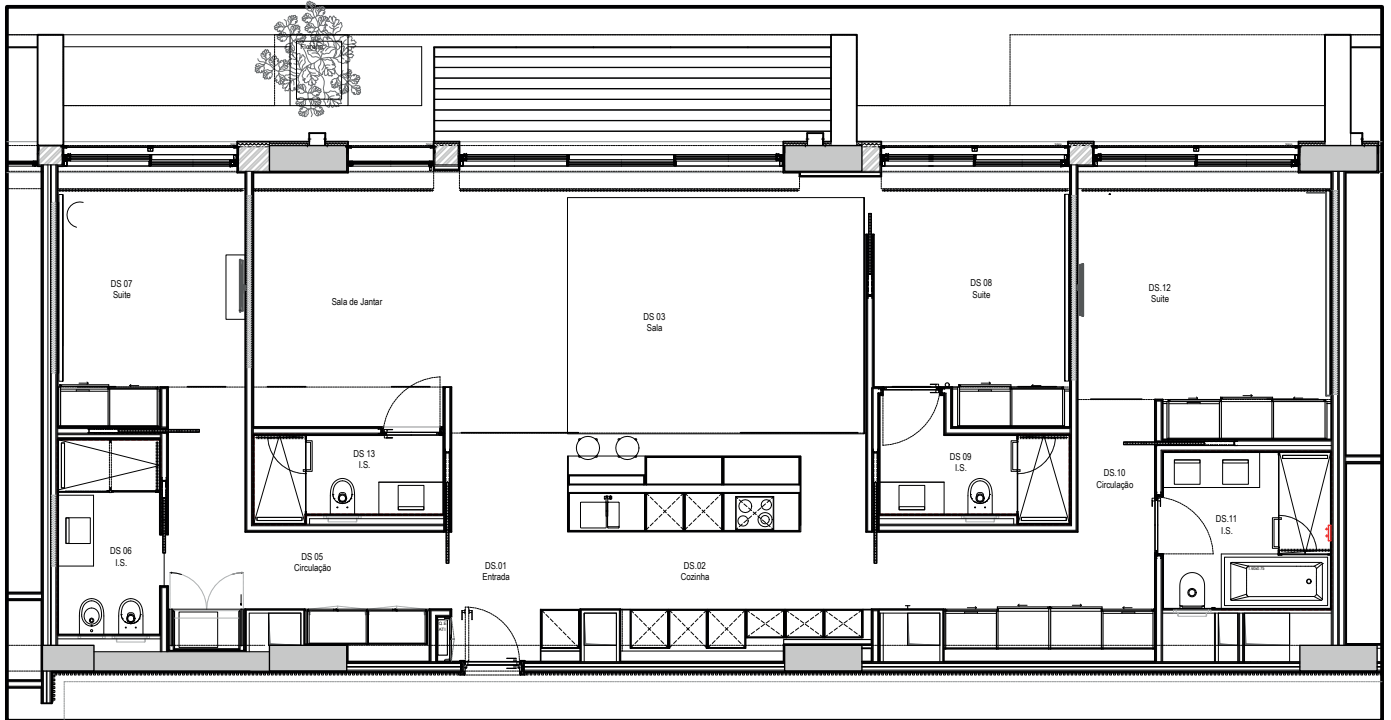

## 3 BEDROOM - RIVER VIEW

10TH FLOOR - DO - 1002

APARTMENT SIZE: 161,50m<sup>2</sup>  
BALCONY SIZE: 10,50m<sup>2</sup>  
TOTAL AREA: 172m<sup>2</sup>