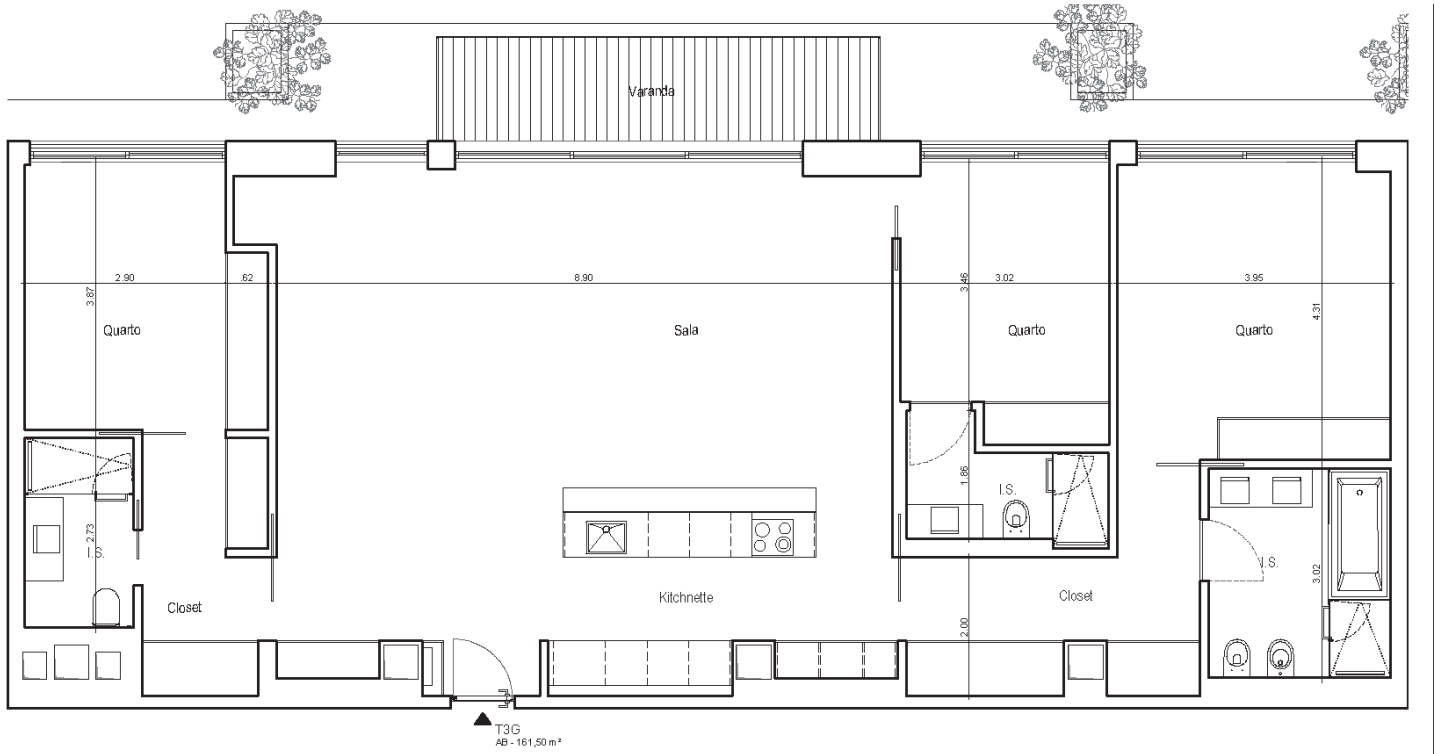

MARTINHAL

RESIDENCES

3 BEDROOM - RIVER VIEW

11TH FLOOR - DY - 1103

APARTMENT SIZE: 161,50m²
BALCONY SIZE: 10,88m²
TOTAL AREA: 172,38m²