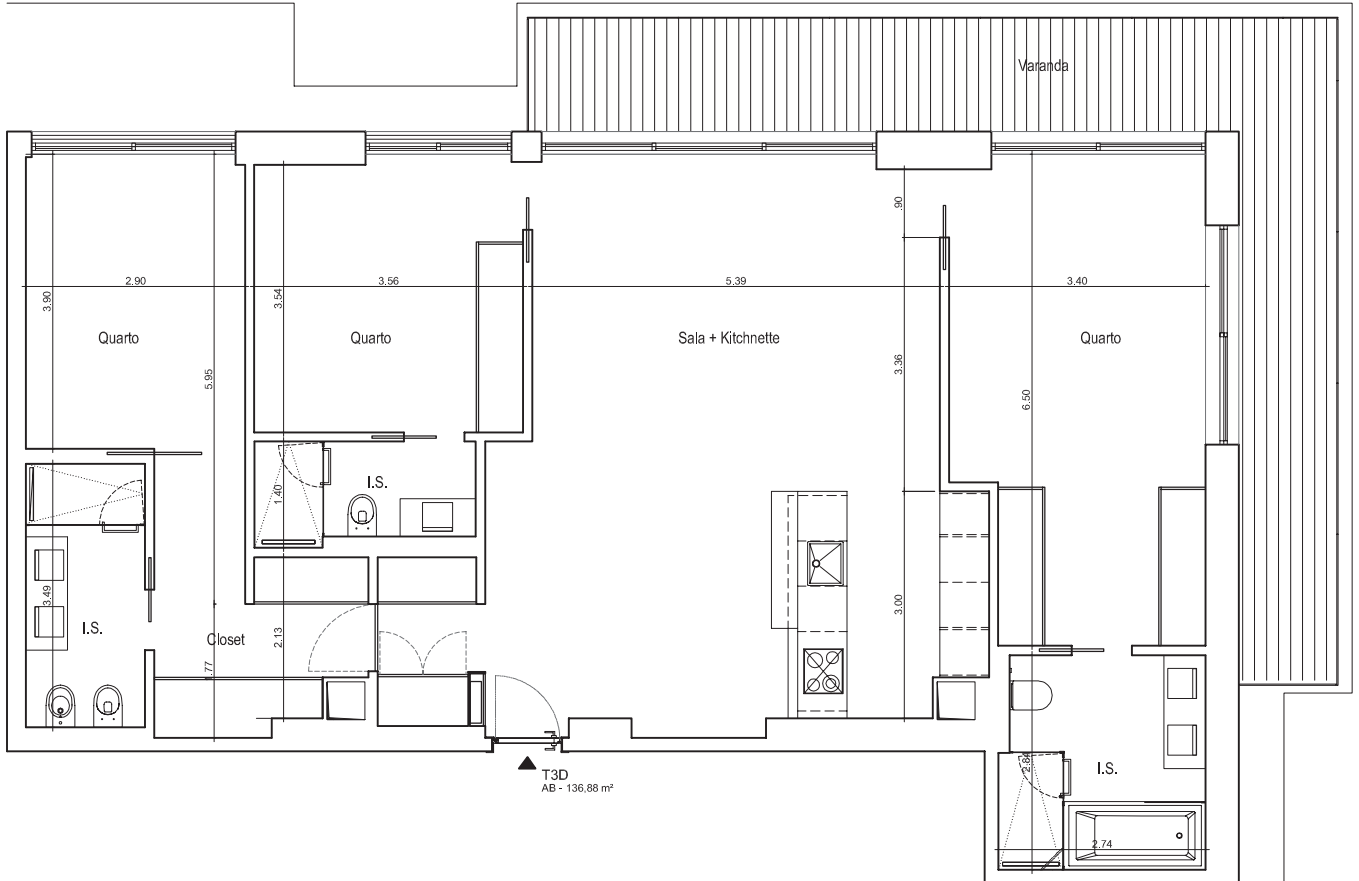

MARTINHAL

RESIDENCES

3 BEDROOM - RIVER VIEW

14TH FLOOR - ER - 1405

APARTMENT SIZE: 136,88m²
BALCONY SIZE: 29,55m²
TOTAL AREA: 166,43m²