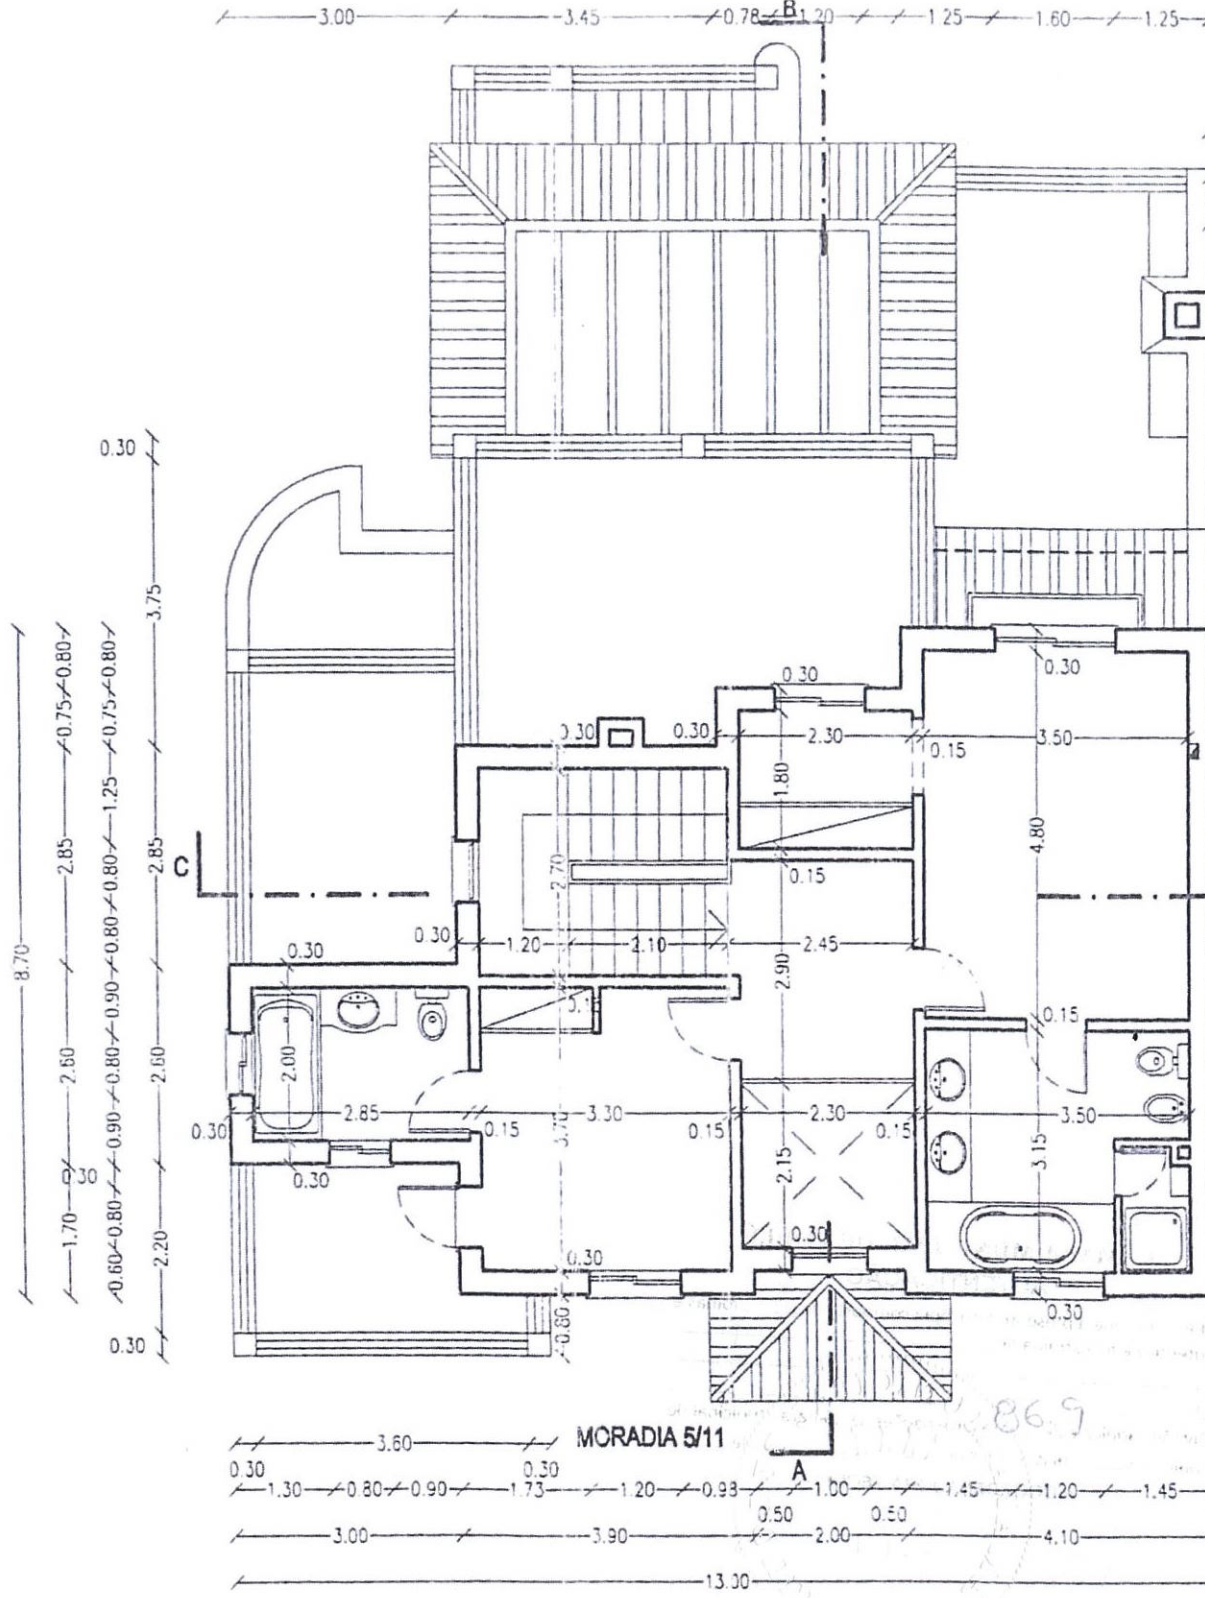

MORADIA 5/11

LIBERTY
REAL ESTATE

MORADIA 5/11

COTAS DE SOLEIRA:

- MORADIA 5 = 12.00
- MORADIA 6 = 11.50
- MORADIA 11 = 16.50
- MORADIA 12 = 16.00

MORADIA 5/11

86.9

LIBERTY
REAL ESTATE