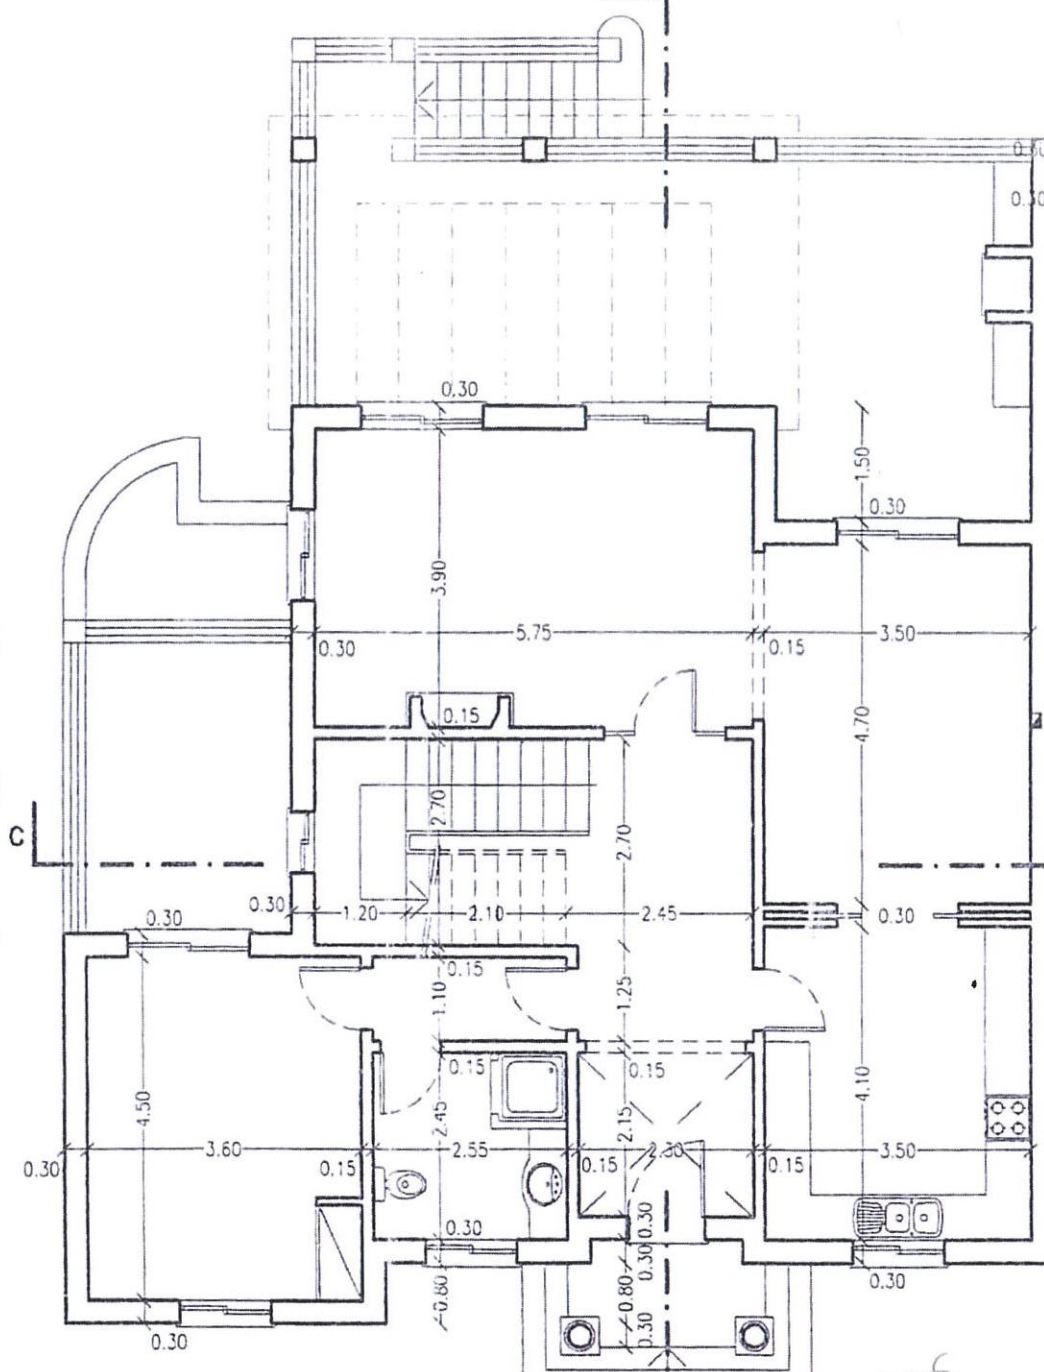

MORADIA 5/11

LIBERTY
REAL ESTATE

MORADIA 5/11

COTAS DE SOLEIRA:

- MORADIA 5 = 12.00
- MORADIA 6 = 11.50
- MORADIA 11 = 16.50
- MORADIA 12 = 16.00

MORADIA 5/11

86.9

LIBERTY
REAL ESTATE